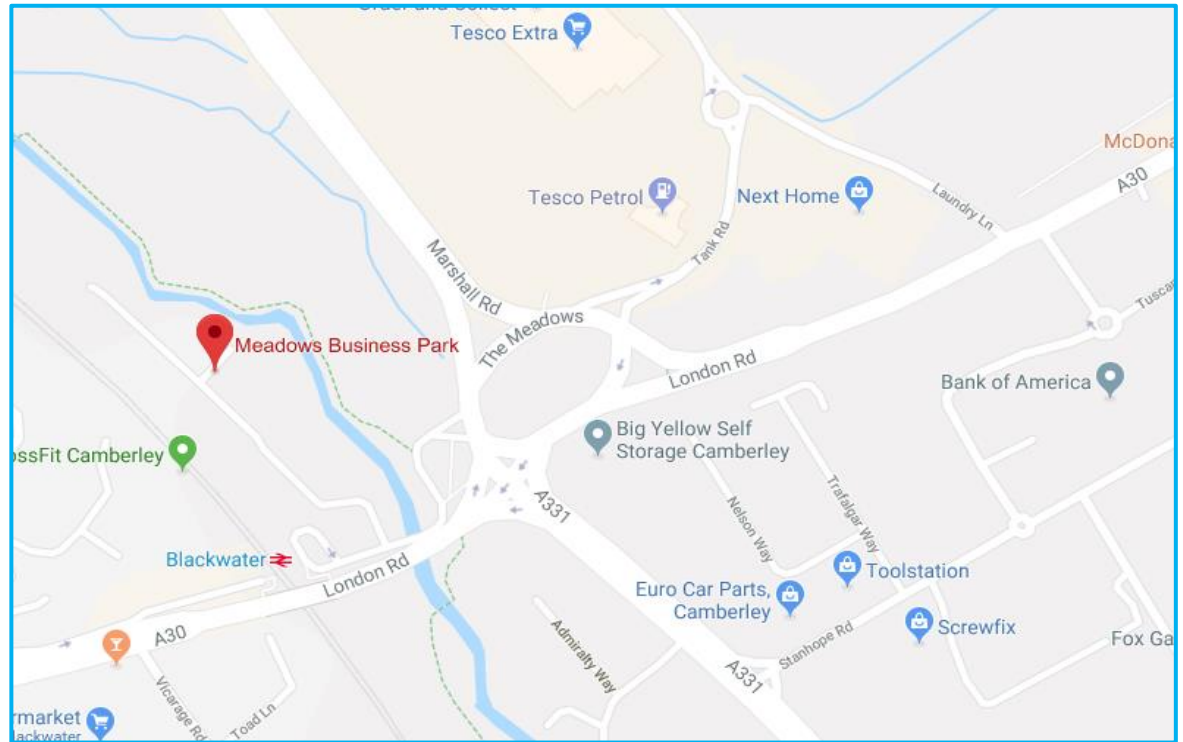

Travel Information:

From M3 Northbound and Southbound: Leave the motorway at Junction 4, follow signs for the A331 Northbound towards Camberley. After you pass Sainsbury's on your right-hand side, take the second exit at the next roundabout toward Station Approach, then take the first right toward River View (Building 2).

From M4: Follow signs for the A321 toward Camberley. As you pass Tesco on the left-hand side, take the fifth exit at the next roundabout toward Station Approach, then take the first right toward River View (Building 2).

Our nearest train station is Blackwater, which is a short walk away from the office.

Alternatively, you can alight at Camberley, however our office is a short 10-minute taxi ride away.

We have three visitor spaces located in front of River View (Building 2) and a selection of spaces inside the Blue Car Park directly opposite.